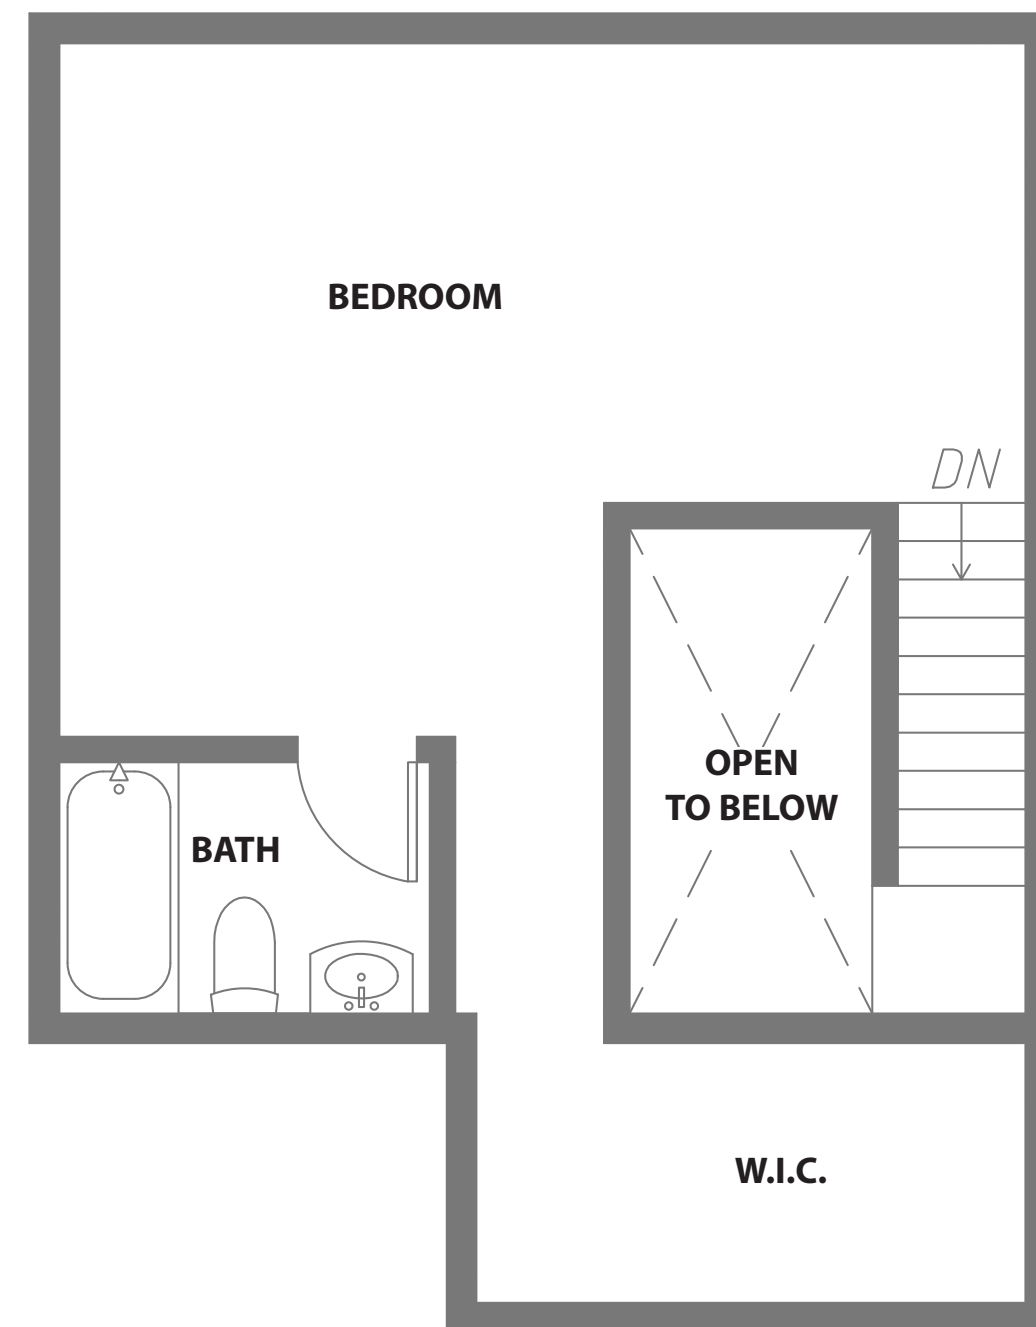

1488 HARRISON STREET, #104

SAN FRANCISCO, CALIFORNIA

MAIN LEVEL

LOFT LEVEL