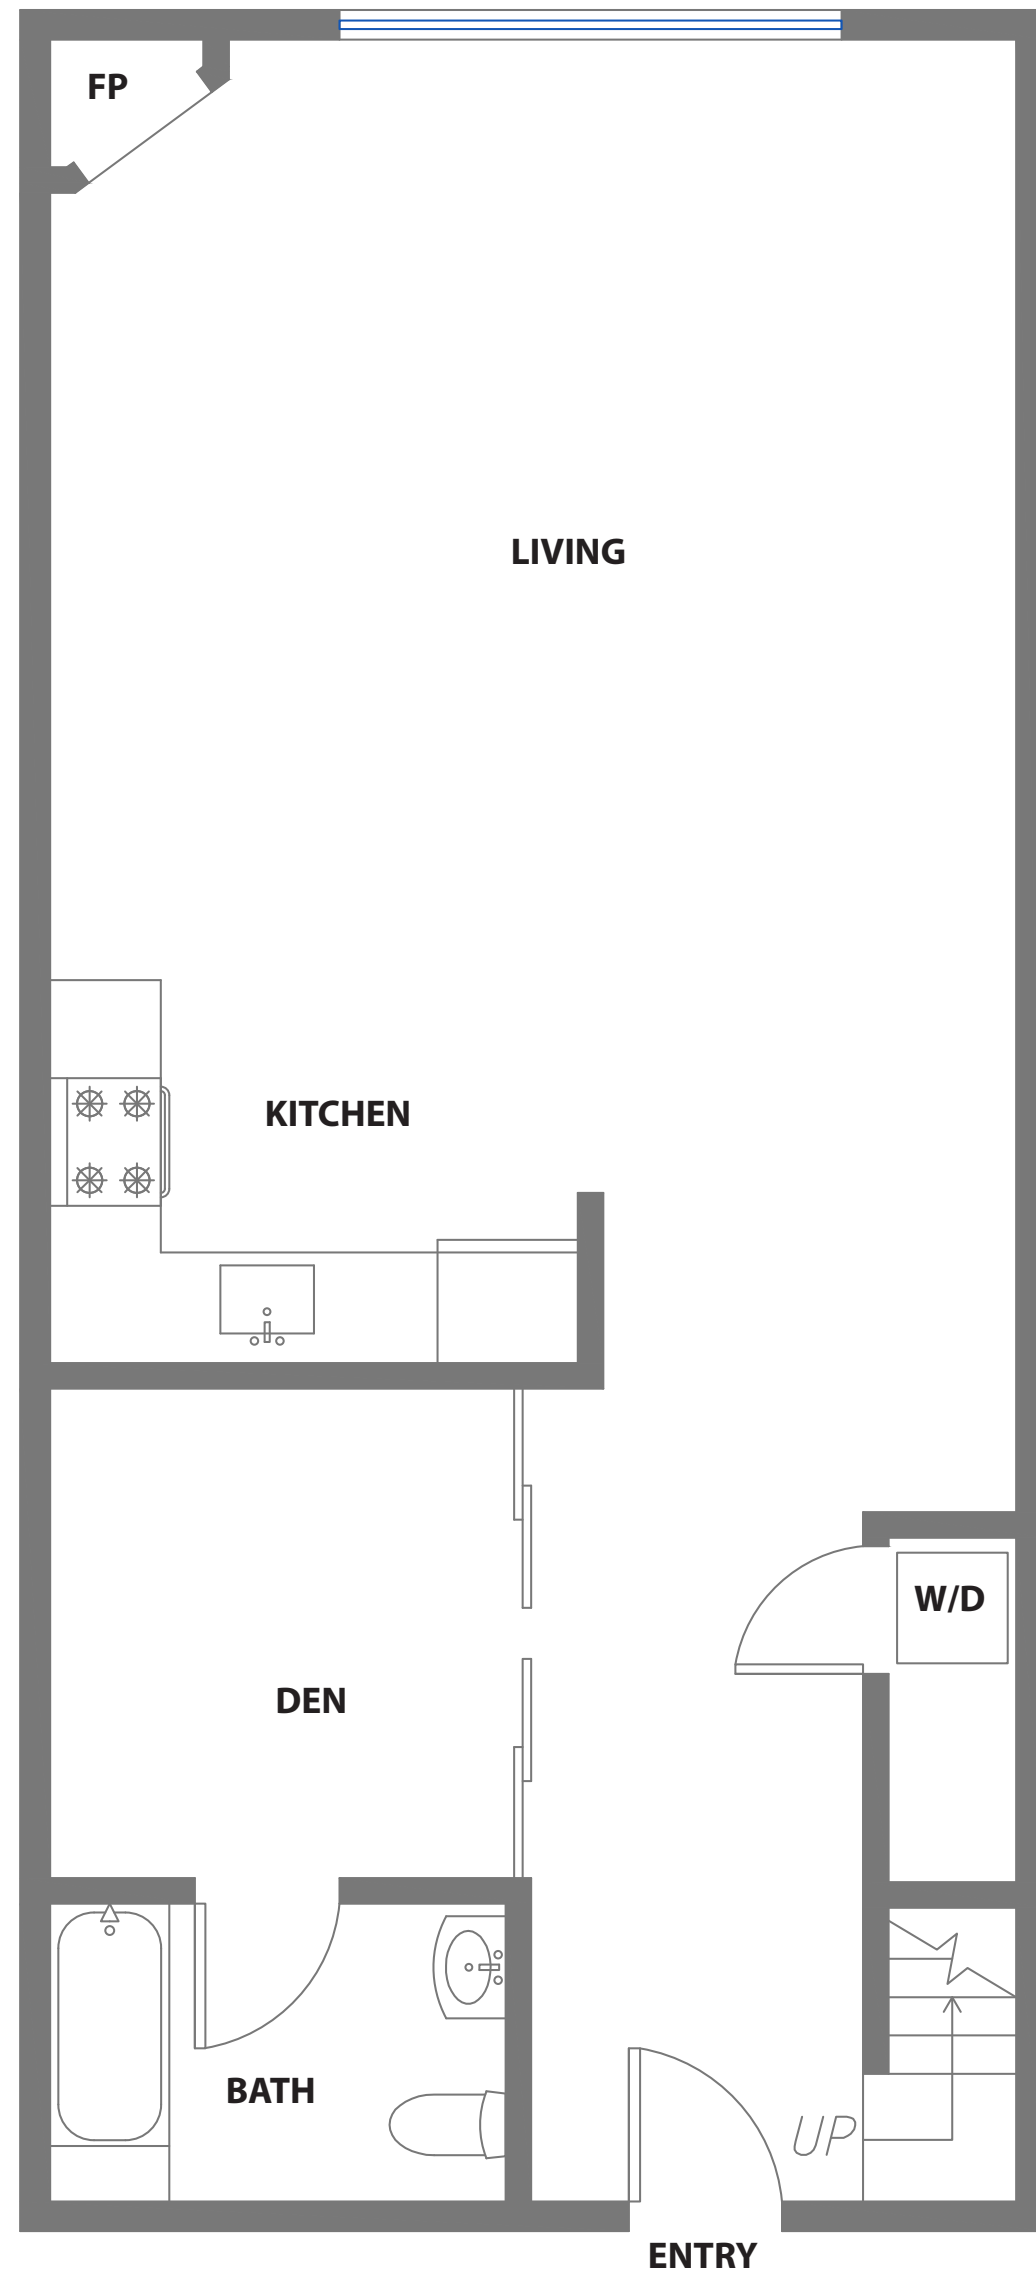

1488 HARRISON STREET, #104

SAN FRANCISCO, CALIFORNIA

MAIN LEVEL

LOFT LEVEL